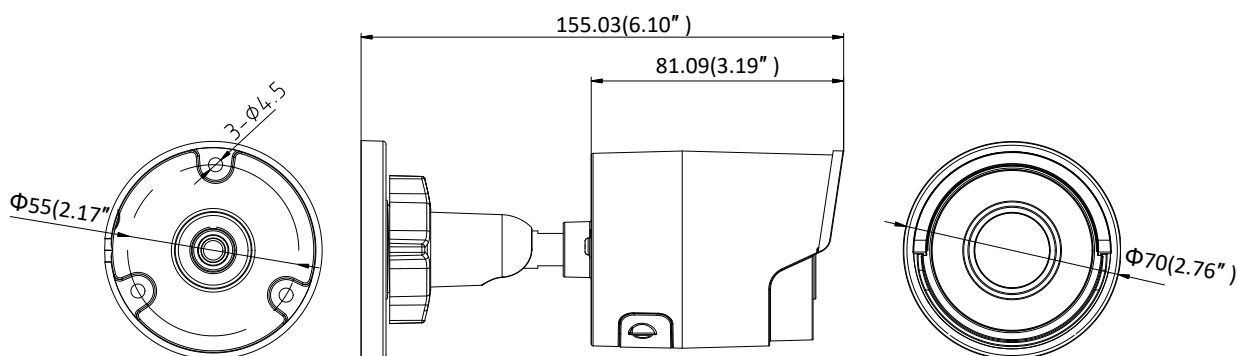

Dimension

Accessory

Distributed by

HIKVISION®

Headquarters

No.555 Qianmo Road, Binjiang District,
Hangzhou 310051, China
T +86-571-8807-5998
overseasbusiness@hikvision.com

Hikvision USA
T +1-909-895-0400
sales.usa@hikvision.com

Hikvision Australia
T +61-2-8599-4233
salesau@hikvision.com

Hikvision India
T +91-22-28469900
sales@pramahikvision.com

Hikvision Canada
T +1-866-200-6690
sales.canada@hikvision.com

Hikvision Thailand
T +662-275-9949
sales.thailand@hikvision.com

Hikvision Europe
T +31-23-5542770
sales.eu@hikvision.com

Hikvision Italy
T +39-0438-6902
info.it@hikvision.com

Hikvision Brazil
T +55 11 3318-0050
Latam.support@hikvision.com

Hikvision Turkey
T +90 [216]521 7070- 7074
sales.tr@hikvision.com

Hikvision Malaysia
T +601-7652-2413
sales.my@hikvision.com

Hikvision UK & Ireland
T +01628-902140
sales.uk@hikvision.com

Hikvision South Africa
Tel: +27 (10) 0351172
sale.africa@hikvision.com

Hikvision France
T +33(0)1-85-330-450
info.fr@hikvision.com

Hikvision Kazakhstan
T +7-727-9730667
nikia.panfilov@hikvision.ru

Hikvision Vietnam
T +84-974270888
sales.vt@hikvision.com

Hikvision UAE
T +971-4-4432090
salesme@hikvision.com

Hikvision Singapore
T +65-6684-4718
sg@hikvision.com

Hikvision Spain
T +34-91-737-16-55
info.es@hikvision.com

Hikvision Tashkent
T +99-87-1238-9438
uzb@hikvision.ru

Hikvision Hong Kong
T +852-2151-1761
info.hk@hikvision.com

Hikvision Russia
T +7-495-669-67-99
saleru@hikvision.com

Hikvision Korea
T +82-[0]31-731-8817
sales.korea@hikvision.com

Hikvision Poland
T +48-22-460-01-50
info.pl@hikvision.com

Hikvision Indonesia
T +62-21-2933759
Sales.Indonesia@hikvision.com